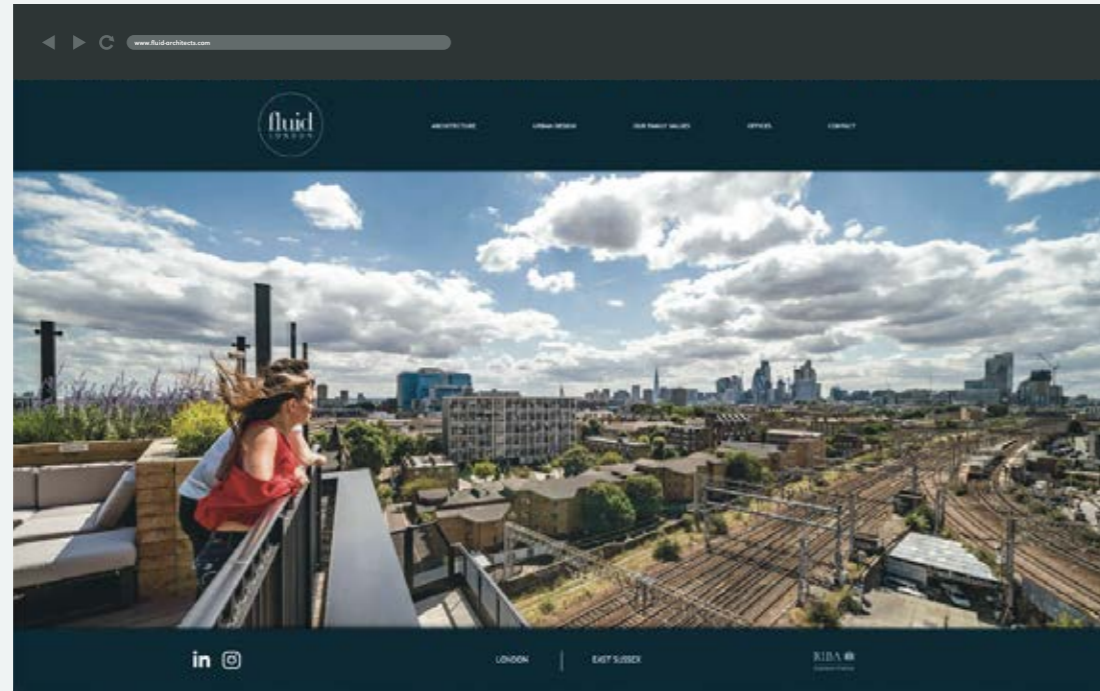

Matt Syms
Creative Artist Portfolio

✉ Flat 3 Sheffield Hall
Sheffield Road
T.Wells | Kent
TN4 0PD

☎ 07827 276281
✉ mattsyms.illustrator@gmail.com
🌐 www.mattsyms.com

Company Rebrand, Logo Design & Web Design

Fluid Architecture Ltd