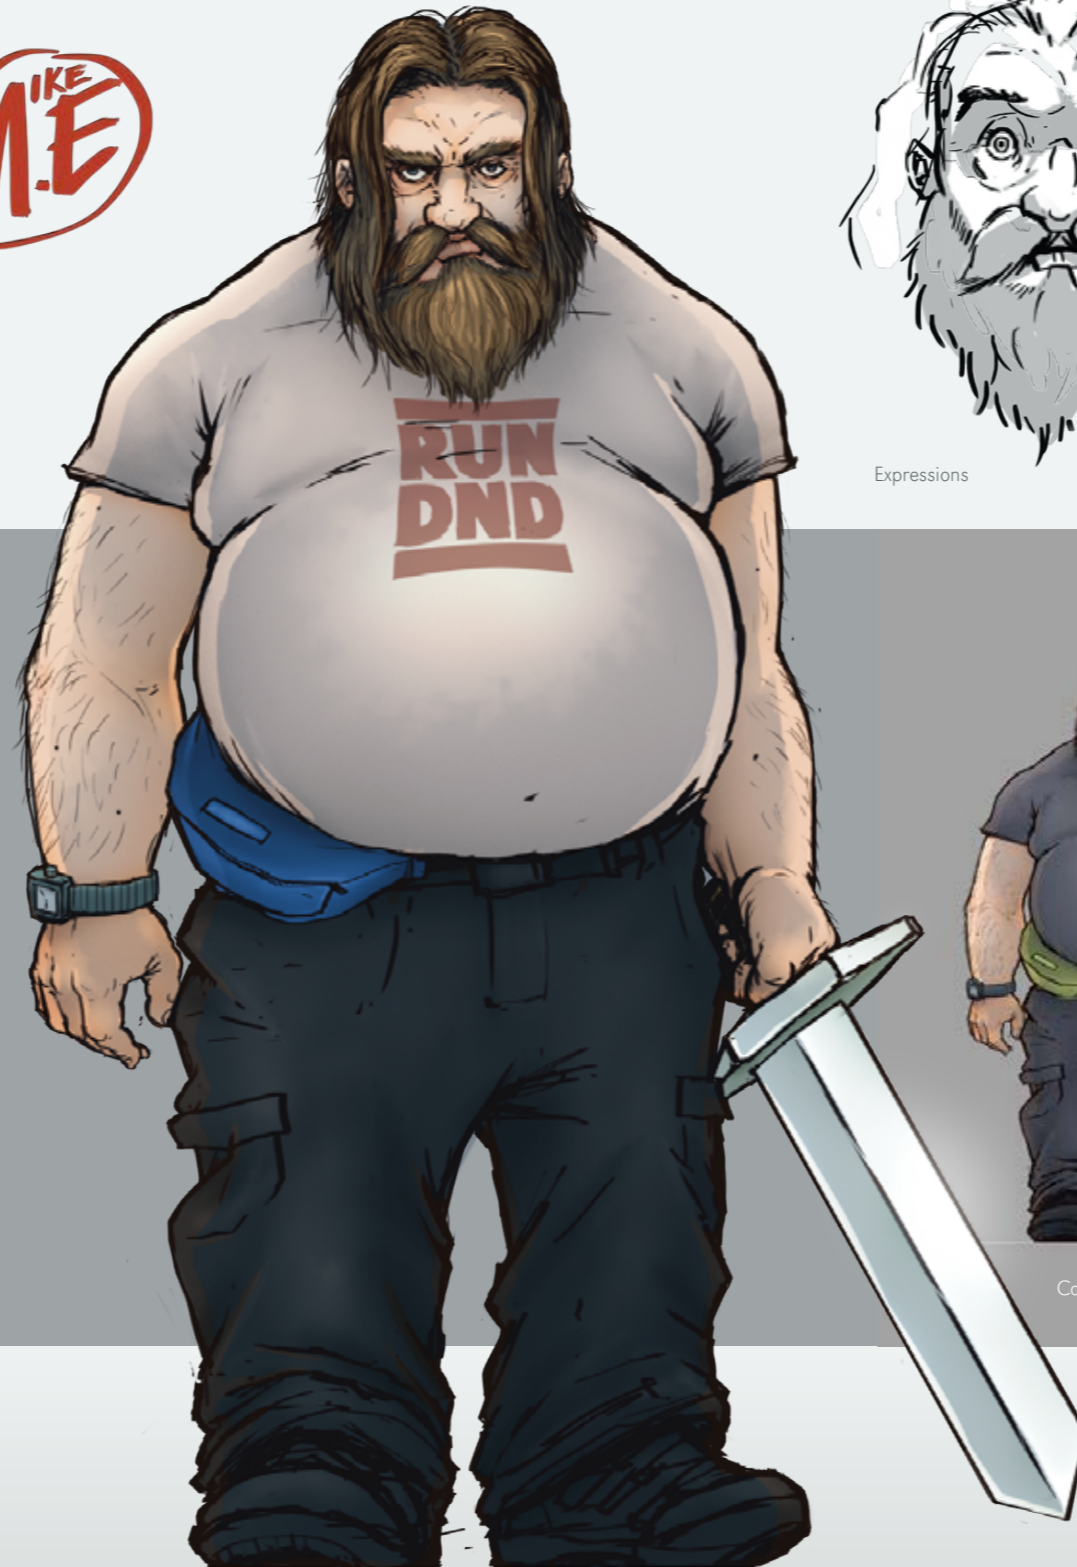

Expressions