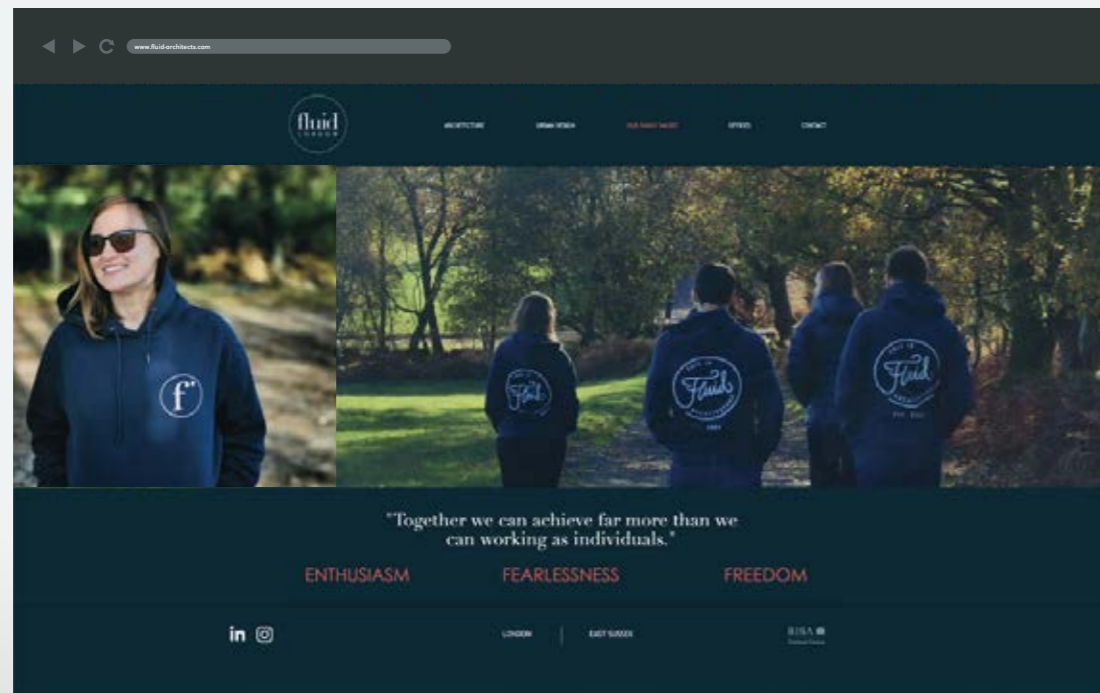

Matt Syms
Creative Artist Portfolio

✉ Flat 3 Sheffield Hall
Sheffield Road
T.Wells | Kent
TN4 0PD

☎ 07827 276281
✉ mattsyms.illustrator@gmail.com
🌐 www.mattsyms.com

Company Rebrand, Logo Design & Web Design

Fluid Architecture Ltd