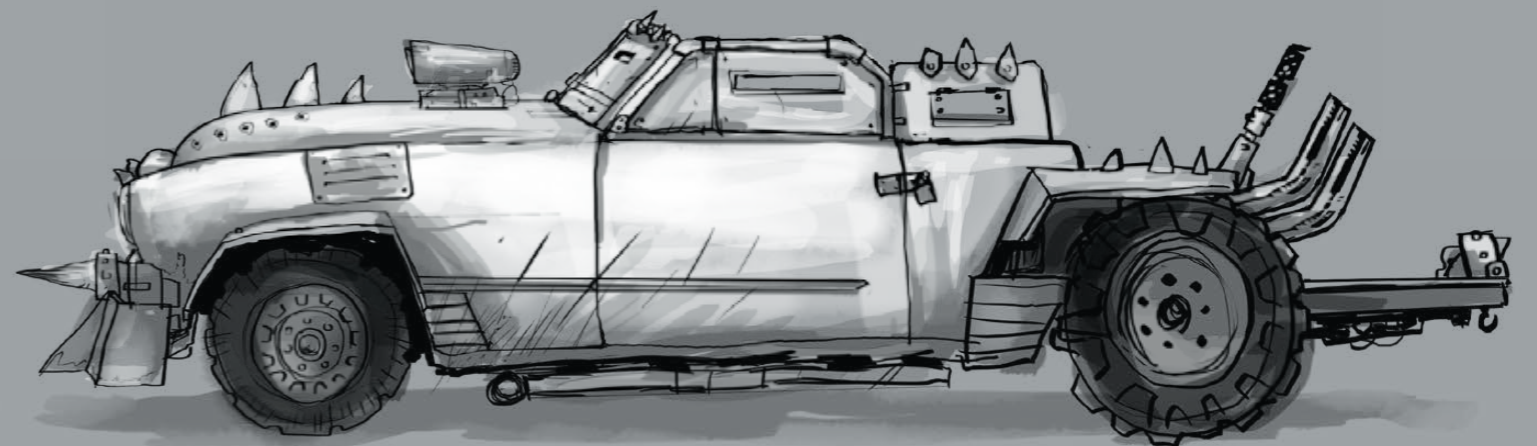

**Character Design**

Mike Eichmann

Overall Design Language

Final Concept

Orthographics

**Vehicle Design**

Rat Rod

**Matt Syms**  
Creative Artist Portfolio